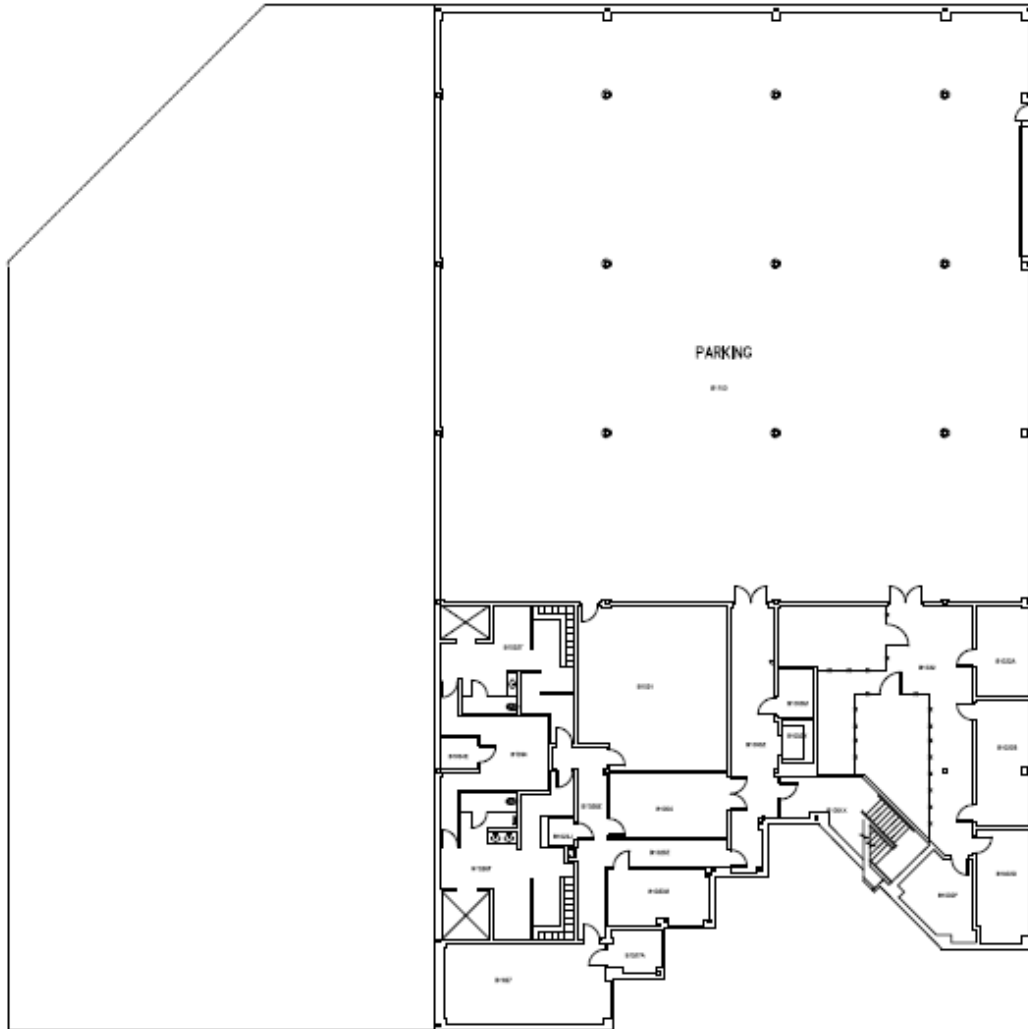

2301 Commonwealth Blvd., Lower Level and Parking

WE ARE
HERE.

First Martin is a full-service commercial real estate firm with an approach focusing on both the big picture and the small details, helping Ann Arbor remain vibrant. We invest in our relationships, balancing a decades-long view of real estate development with service in minutes.

Get in touch today to explore our portfolio of available commercial properties. Visit us at firstmartin.com to view all properties.