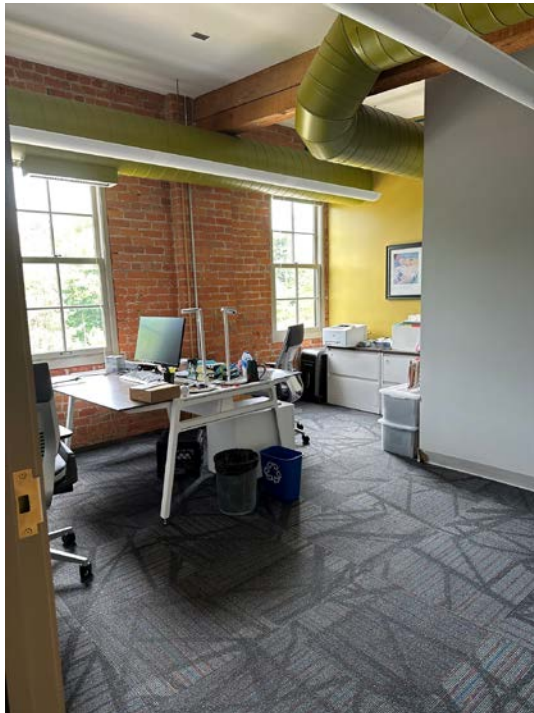

First Martin

CORPORATION

CALL
734.994.5050

EMAIL
firstmartin@firstmartin.com

FAX
734.761.6151

115 Depot Street
Ann Arbor, MI 48104

WE ARE HERE.

FIRSTMARTIN.COM