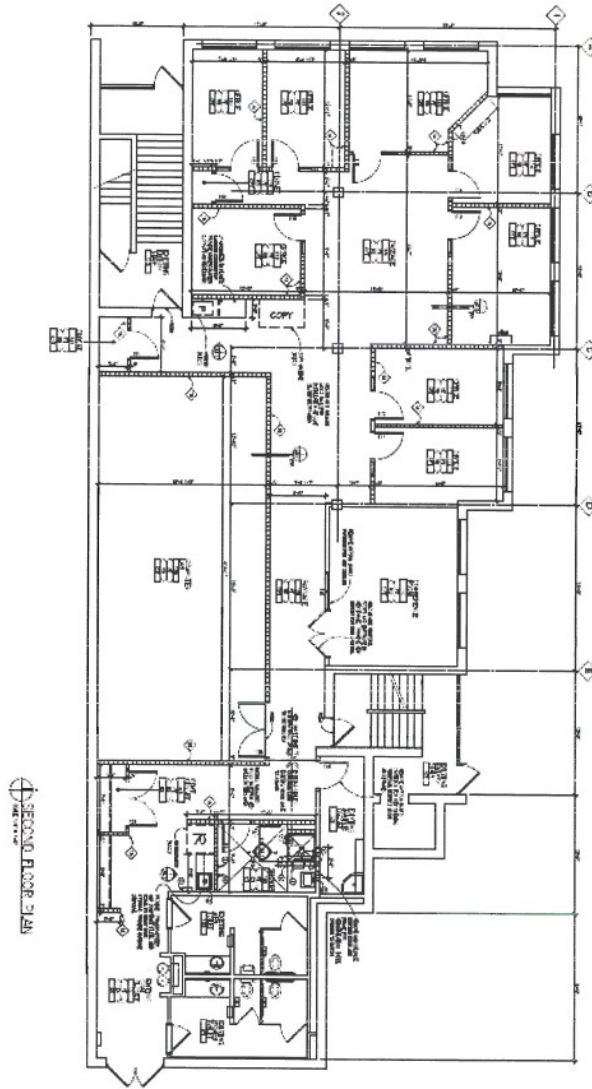

555 S Forest

555 S Forest Street, Second Floor, Ann Arbor, MI

Located at the corner S Forest and S University is now leasing a 4,000 square foot second floor office space.

- Short walk to U of M Central Campus, coffeehouses, dining and shopping
- Public parking garage located one block away on S Forest

Features

Space Available

- 4,000 SF

Contact us for a tour and additional information. (734) 994-5050
firstmartin@firstmartin.com

555 S Forest
Second Floor

WE ARE
HERE.

First Martin is a full-service commercial real estate firm with an approach focusing on both the big picture and the small details, helping Ann Arbor remain vibrant. We invest in our relationships, balancing a decades-long view of real estate development with service in minutes.