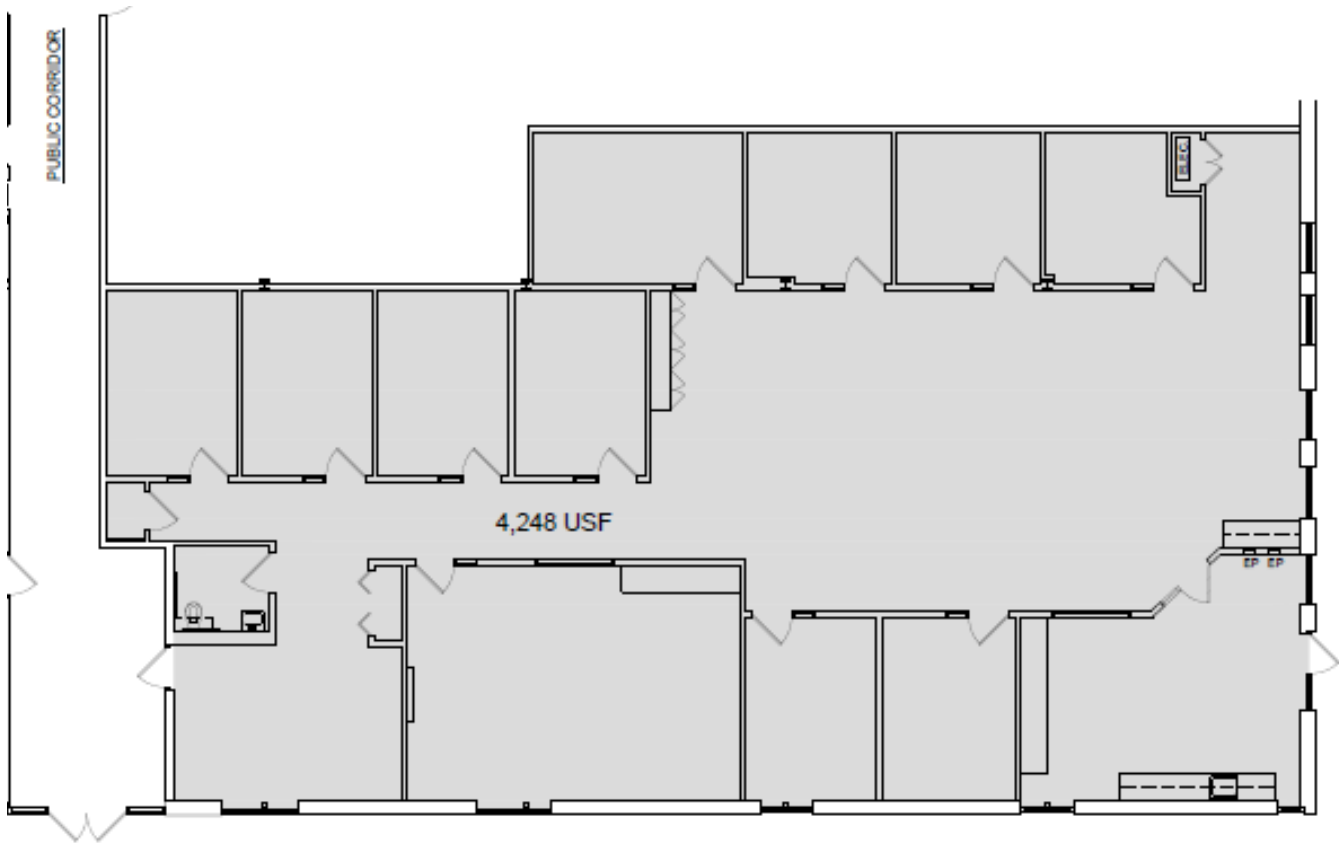

2311 Green Road

WE ARE
HERE.

First Martin is a full-service commercial real estate firm with an approach focusing on both the big picture and the small details, helping Ann Arbor remain vibrant. We invest in our relationships, balancing a decades-long view of real estate development with service in minutes.

Get in touch today to explore our portfolio of available commercial properties. Visit us at firstmartin.com to view all properties.