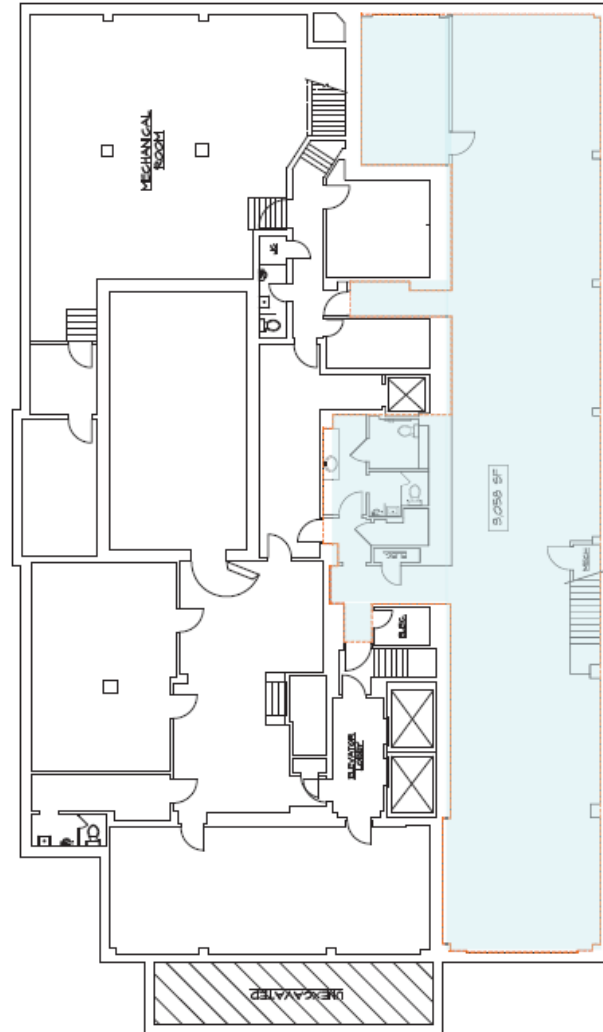

- Nearby structured permit parking available if desired.

Space Available

- 3,058 SF

Contact us for a tour and additional information. (734) 994-5050
firstmartin@firstmartin.com

INTERIOR

PRIVATE RESTROOM

First National Building 201 S Main