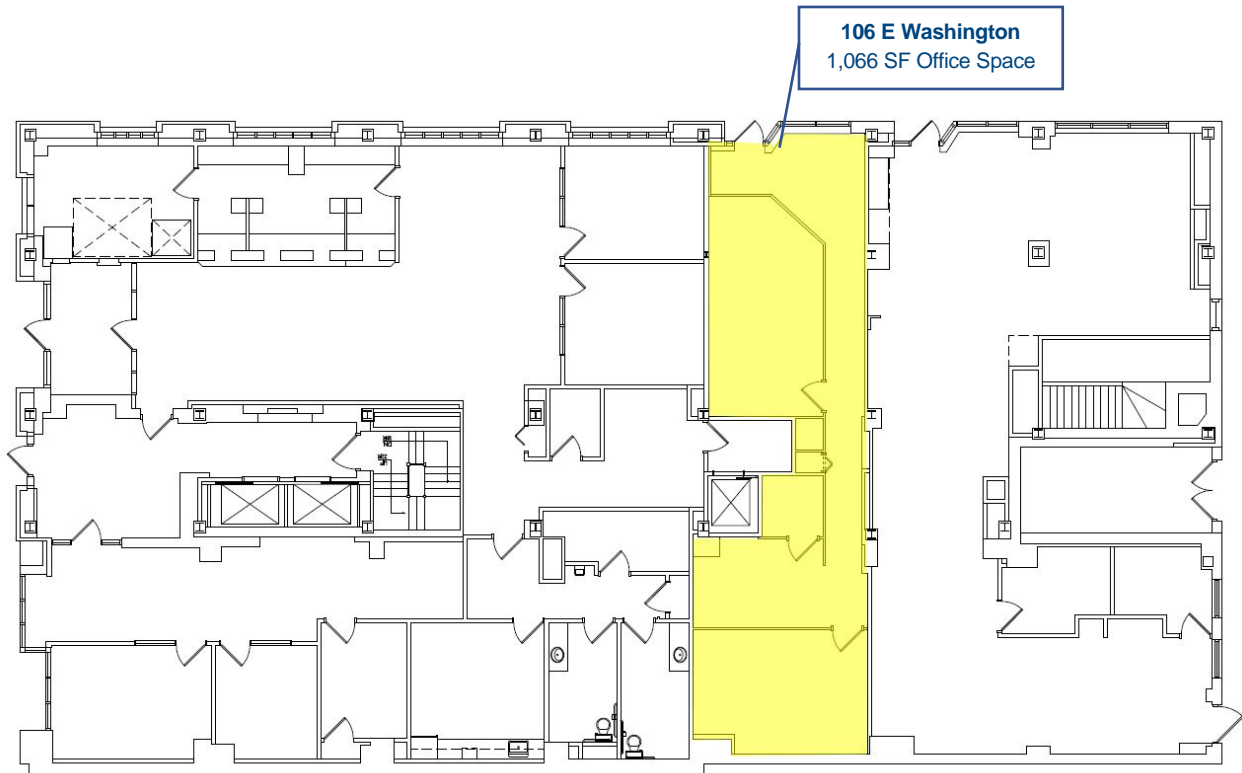

## **First National Building**

106 E Washington St, Ann Arbor, MI

Rare opportunity to lease retail space in downtown Ann Arbor's historic First National building. The 1,066 SF space is located on E Washington St at S Main St in the heart of downtown Ann Arbor.

- Just steps away from Main St.
- A 280+ space public parking garage is directly across the street.
- Nearby structured permit parking available if desired.

**Contact us for a tour and additional information. (734) 994-5050  
firstmartin@firstmartin.com**