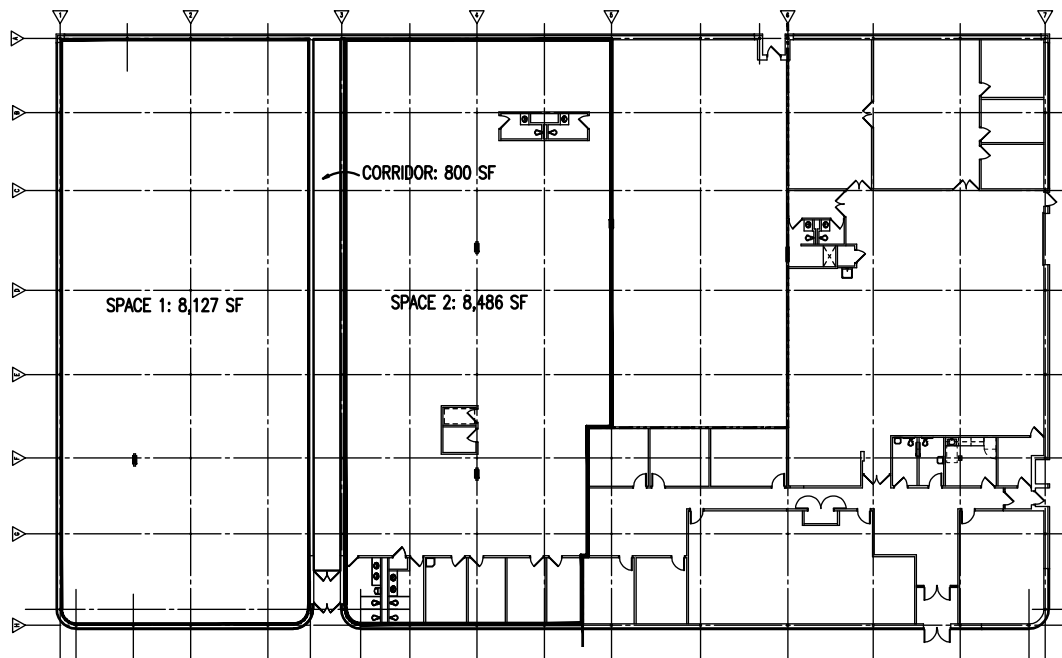

Exceptional Properties, Extraordinary Service.

Office Space - 2205 Commonwealth Blvd., Ann Arbor, MI

SPACE AVAILABLE

Space available up to 17,413 sf.

Ann Arbor. A City of Innovation. A World of Opportunity.